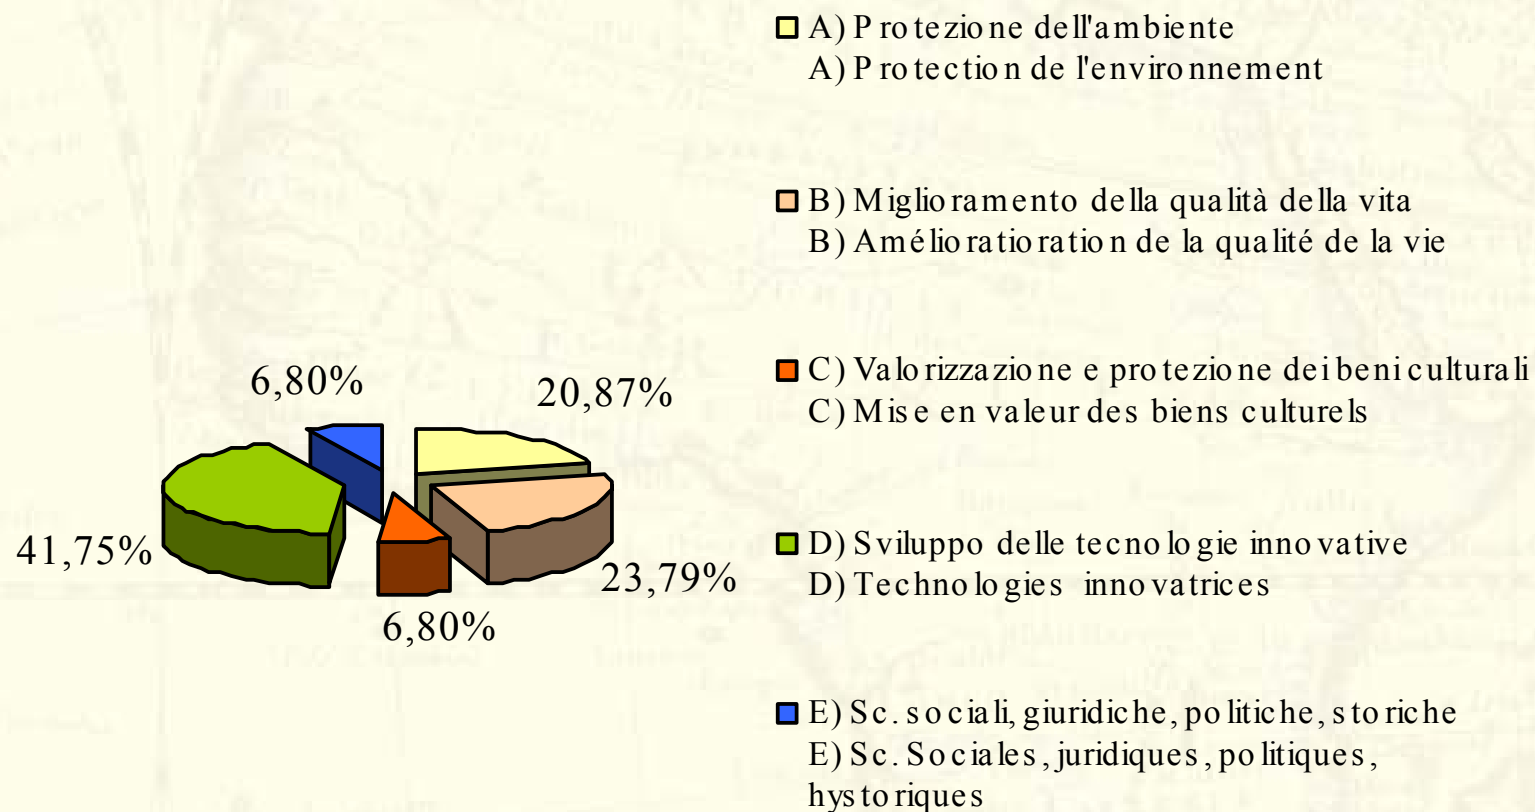

TOT PROJETS DEPOSES TOT PROGETTI PRESENTATI

DISCIPLINE SCIENTIFICHE DISCIPLINES SCIENTIFIQUES	n. progetti presentati	%
A) Protezione dell'ambiente A) <i>Protection de l'environnement</i>	43	20,87%
B) Miglioramento della qualità della vita B) <i>Amélioration de la qualité de la vie</i>	49	23,79%
C) Valorizzazione e protezione dei beni culturali C) <i>Mise en valeur des biens culturels</i>	14	6,80%
D) Sviluppo delle tecnologie innovative D) <i>Technologies innovatrices</i>	86	41,75%
E) Sc. sociali, giuridiche, politiche, storiche E) <i>Sc. Sociales, juridiques, politiques, hystoriques</i>	14	6,80%
TOT. PROGETTI DEPOSITATI TOT. PROJETS DEPOSES	206	100,00%

**TOT PROGETTI PRESENTATI PER
DISCIPLINA SCIENTIFICA**
**TOT PROJETS DEPOSES PAR
DISCIPLINE SCIENTIFIQUE**